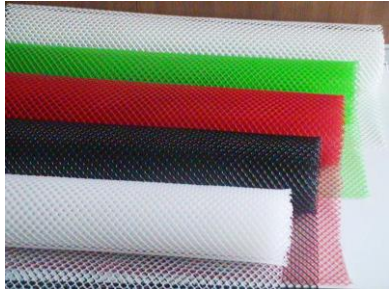

BSM-Bar Shelf Mesh Liner

Bar Mesh Mat

- Minimizes glassware chipping and breakage
- Improves hygiene by keeping tumblers away from bacteria breeding surfaces
- Speeds glassware drying by eliminating condensate, promoting air flow
- Eliminates bacteria dangers of "bar towel" drying
- Easily cut with scissors
- Washable and long-lasting

Bar Shelf Mesh Liner - Specifications

Code	Width	Length	Thickness	Color
BSM-61TF61	2ft	10ft	86mil	Clear
		20ft		Black
		40ft		White
				Red
				Green

Code	Width	Length	Thickness	Color
BSM-61TF61	61cm	5M	2.2mm	Clear
		10M		Black
		15M		White
				Red
				Green